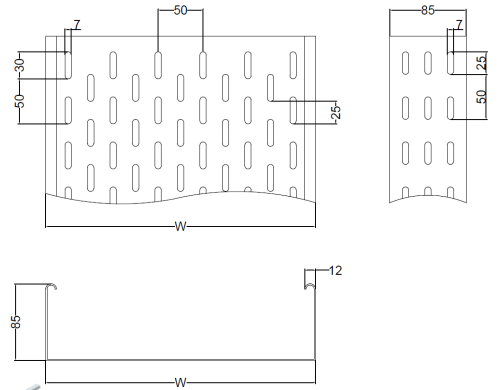

Technical Data Sheet

Heavy Duty Cable Trays

Galvanized According to EN 10346

- ◆ **Producer** METALLODOMI SA
- ◆ **Description** Heavy Duty Cable Trays / Side Height H35
- ◆ **Material** Galvanized Steel According to EN 10346
- ◆ **Length** 3000mm
- ◆ **Use** Dry Indoor Facilities

CODE	WIDTH (W) mm	HEIGHT(H) mm	THICKNESS mm
010.100085150	100	85	1.50
010.150085150	150	85	1.50
010.200085150	200	85	1.50
010.300085150	300	85	1.50
010.400085150	400	85	1.50
010.500085150	500	85	1.50
010.600085150	600	85	1.50

CABLE TRAY H:85 LOADING DIAGRAM

MATERIAL THICKNESS t=1.50 mm

ISO 9001:2015