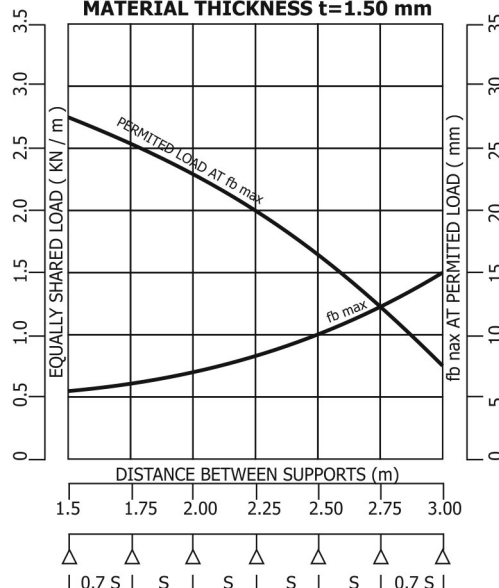

Technical Data Sheet

Heavy Duty Cable Trays

Galvanized According to EN 10346

- ◆ **Producer** METALLODOMI SA
- ◆ **Description** Heavy Duty Cable Trays / Side Height H35
- ◆ **Material** Galvanized Steel According to EN 10346
- ◆ **Length** 3000mm
- ◆ **Use** Dry Indoor Facilities

CODE	WIDTH (W) mm	HEIGHT(H) mm	THICKNESS mm
010.100085150	100	85	1.50
010.150085150	150	85	1.50
010.200085150	200	85	1.50
010.300085150	300	85	1.50
010.400085150	400	85	1.50
010.500085150	500	85	1.50
010.600085150	600	85	1.50

CABLE TRAY H:85 LOADING DIAGRAM

MATERIAL THICKNESS t=1.50 mm

ISO 9001:2015